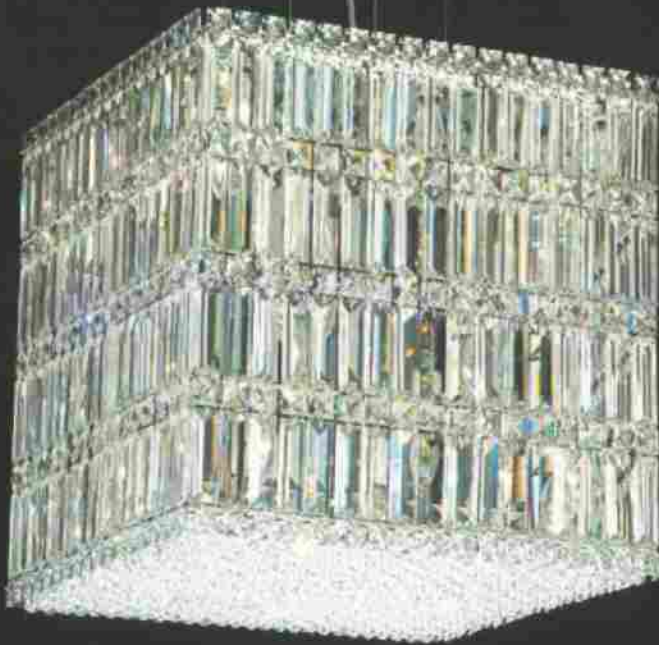

Quantum

2248
Crystal: Swarovski®
Spectra® shown
21 Lights
17 x 17 x 17" (43 x 43 x 43 cm)

Made with: