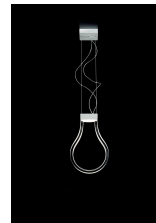

Dear Partners,

We are pleased to introduce you **Alt LuciAlternative** news 2008, interesting and original new lamps of design, in line with **Alt's** philosophy.

BingoIngo, a lamp with an ironic and provoking brilliant design; supplied with a 12V E27 bulb, you can switch it on/off and dimmer it by touching the wire

Bulb, lovely interpretation of the light source, turns into a small yet daring interior object. The material is Plexiglas, transparent or orange, which shines throughout the profile when the G9 bulb in the base is lit

Coupole, a big suspension with a particular and unique aesthetic and luminous effect

Crisalide : small yet sophisticated, coming from Luxit design collection. The beauty of this suspension lays in the transparent lucid effect and uniform diffusion of the light, through the body

Flan : trendy suspension with diameter 50 cm, it consists of 2 sets of parts which can have different colours: mat white, fuchsia, fluorescent yellow or dark brown, to give way to different combinations.