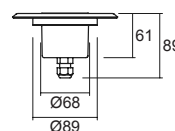

Nuotek NEW 3 LEDs

Faro calpestabili. Applicazione con controcassa. Realizzato in acciaio AISI 316.

Walk-over light with outercasing, suitable also for submerge applications. Case in AISI 316.

		Controcassa Outercasing		1 Watt		2 Watt	
		3 LED		3 LED		3 LED	
IP 67	84942	I	86909	86911			
				10° 30° 50° 70° 120°			