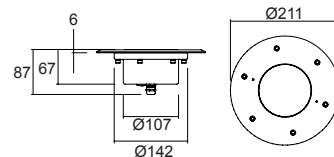

Noxina 6-9 LEDs

Faro calpestabili. Applicazione con controcassa. Realizzato in acciaio AISI 316.

Walk-over light with outercasing, suitable also for submerge applications. Case in AISI 316.

Noxina NEW 6-9 LEDs

Faro calpestabili. Applicazione con controcassa. Realizzato in acciaio AISI 316.

Walk-over light with outercasing, suitable also for submerge applications. Case in AISI 316.