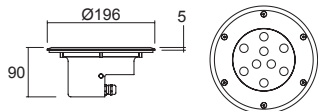

Noxina 6-9 LEDs

Faro calpestabili. Applicazione con controcassa. Realizzato in acciaio AISI 316.

Walk-over light with outercasing, suitable also for submerge applications. Case in AISI 316.

Noxina NEW 6-9 LEDs

Faro calpestabili. Applicazione con controcassa. Realizzato in acciaio AISI 316.

Walk-over light with outercasing, suitable also for submerge applications. Case in AISI 316.