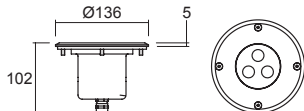

Nuotek NEW 3 LEDs

Faro calpestabili. Applicazione con controcassa. Realizzato in acciaio AISI 316.

Walk-over light with outercasing, suitable also for submerge applications. Case in AISI 316.

		Controcassa Outercasing		1 Watt		2 Watt	
		3 LED		3 LED		3 LED	
IP 67	84942	I	86909	86911			
				10° 30° 50° 70° 120°			