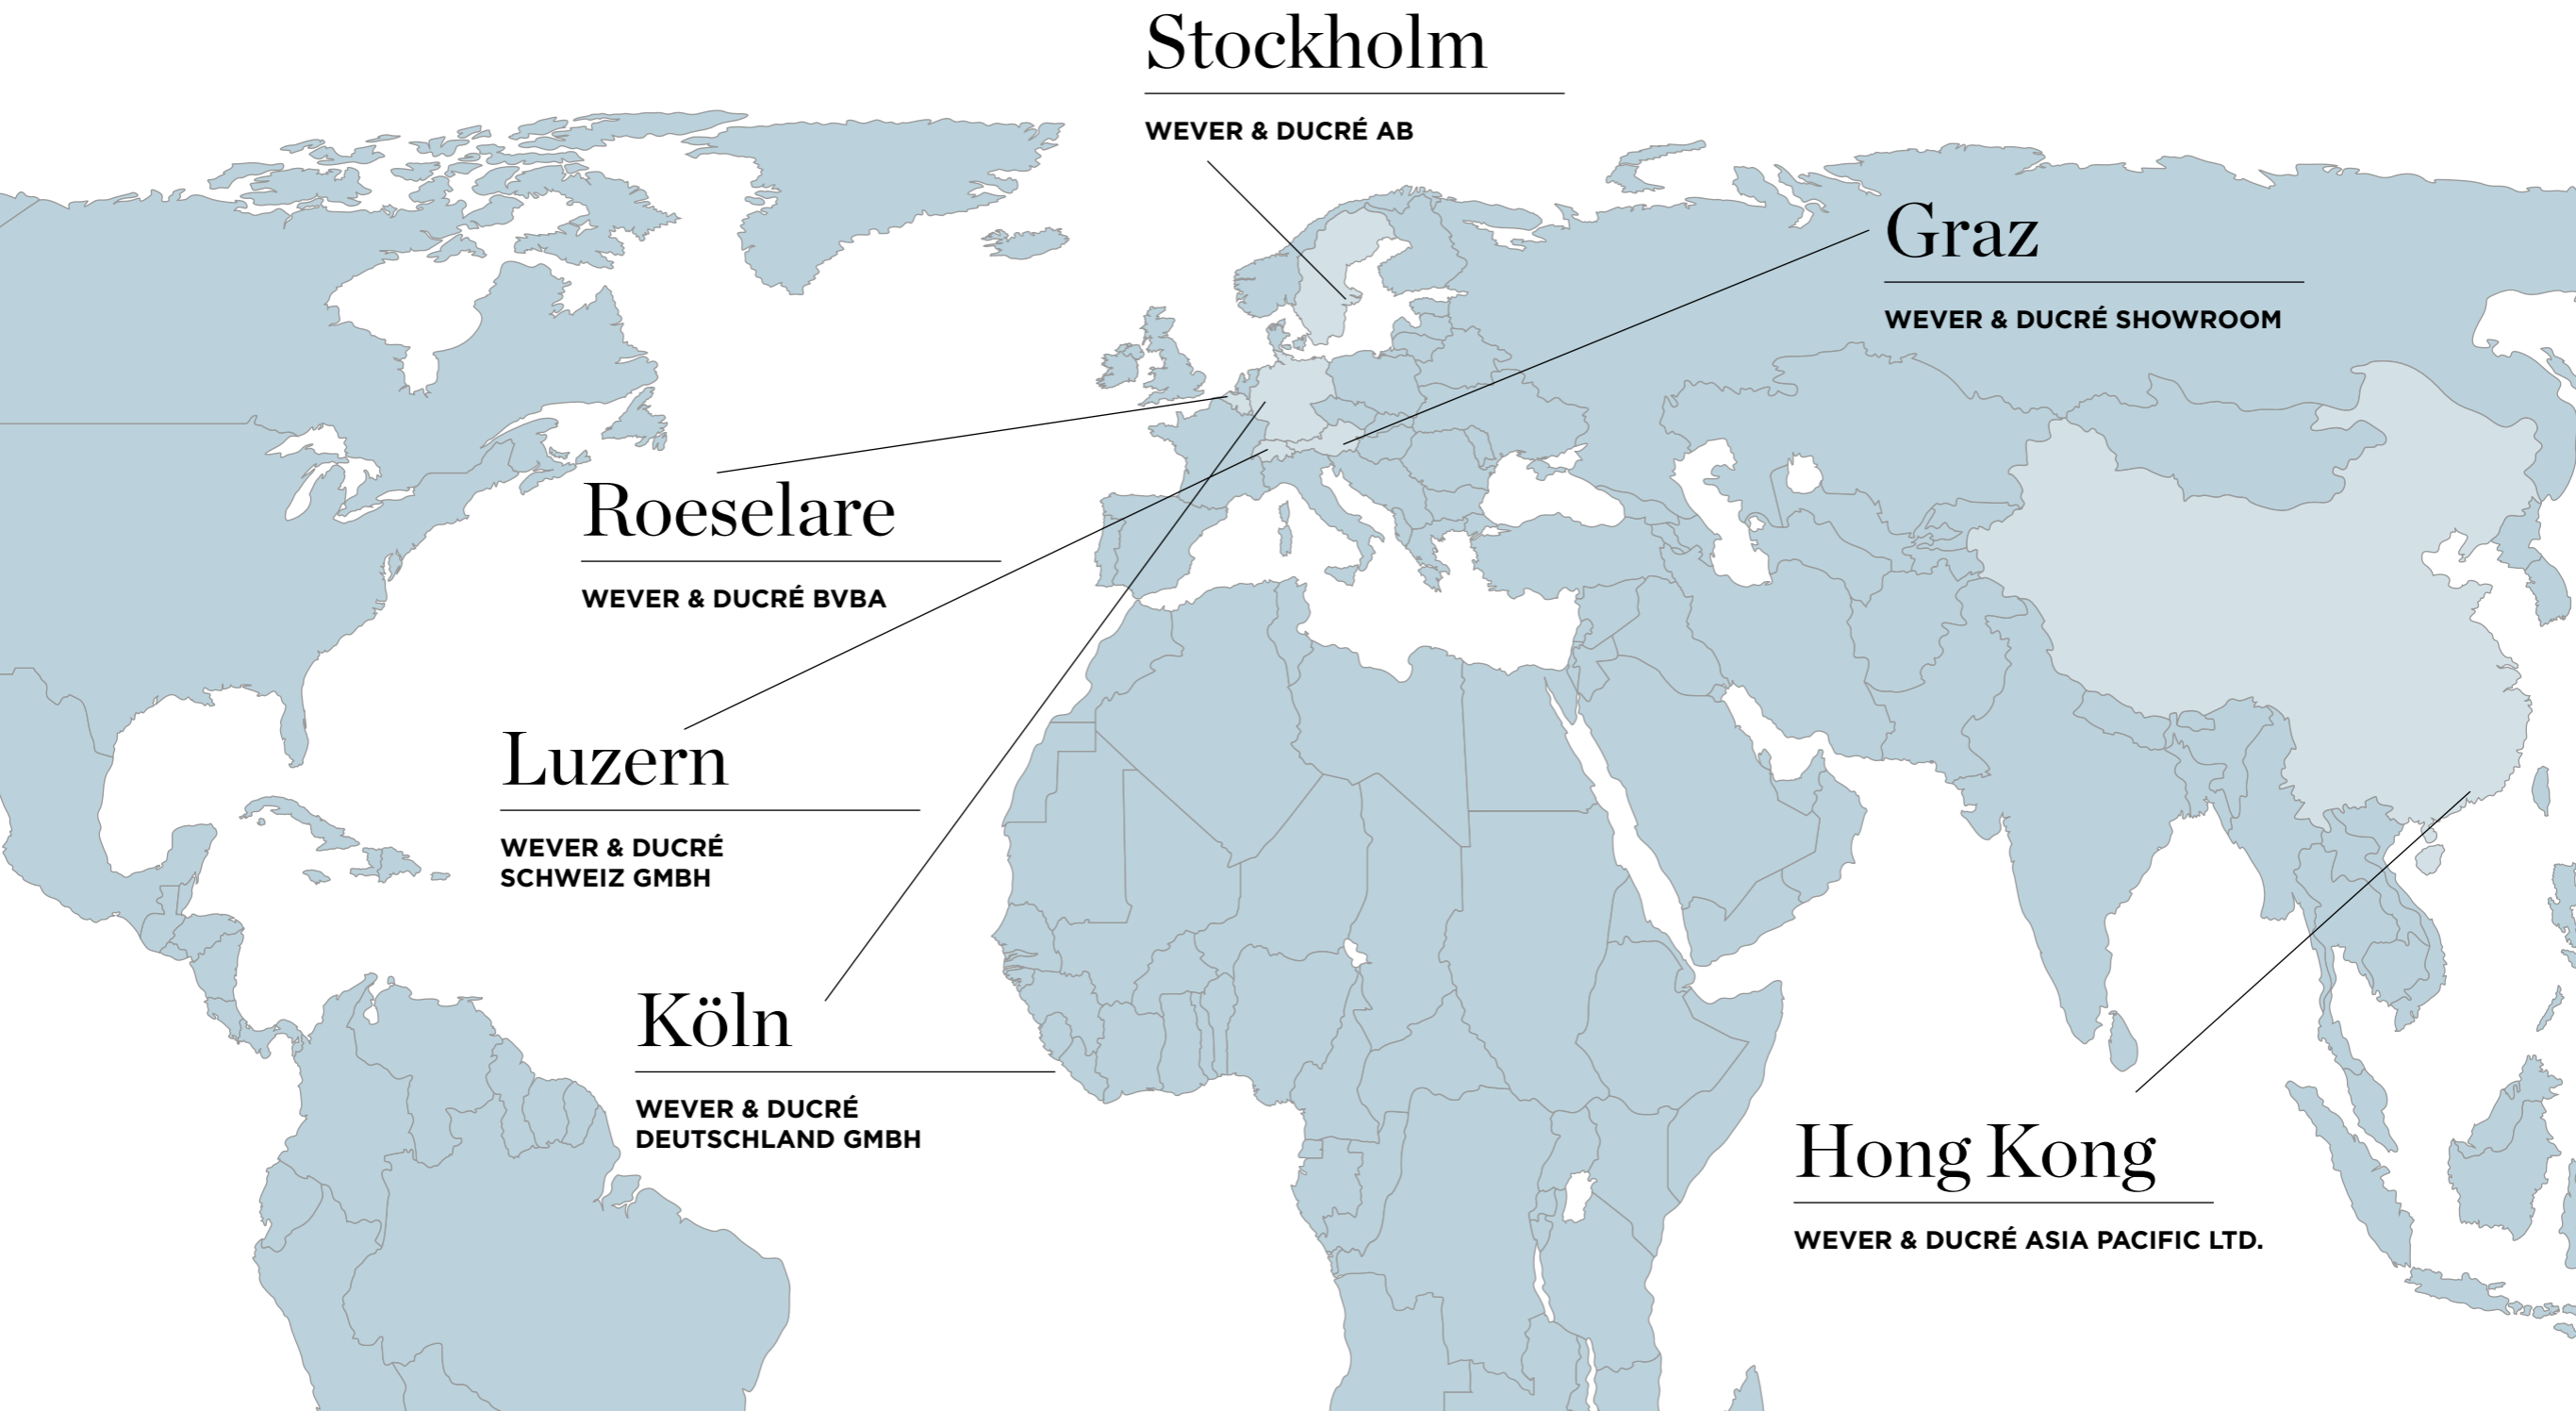

FROM BELGIUM WITH LOVE

WEVER & DUCRÉ
LIGHTING

WEVER & DUCRÉ

LIGHTING

ABOUT US

FOUNDED 1985

TURNOVER 20+ EURO

HEADQUARTERS IN ROESELARE, BELGIUM

reddot award
winner

AROUND THE WORLD

DISTRIBUTION PARTNERS IN MORE THAN 60 COUNTRIES WORLDWIDE

Stockholm

WEVER & DUCRÉ AB

Graz

WEVER & DUCRÉ SHOWROOM

Roeselare

WEVER & DUCRÉ BVBA

Luzern

**WEVER & DUCRÉ
SCHWEIZ GMBH**

Köln

**WEVER & DUCRÉ
DEUTSCHLAND GMBH**

Hong Kong

WEVER & DUCRÉ ASIA PACIFIC LTD.

SQUBE on track