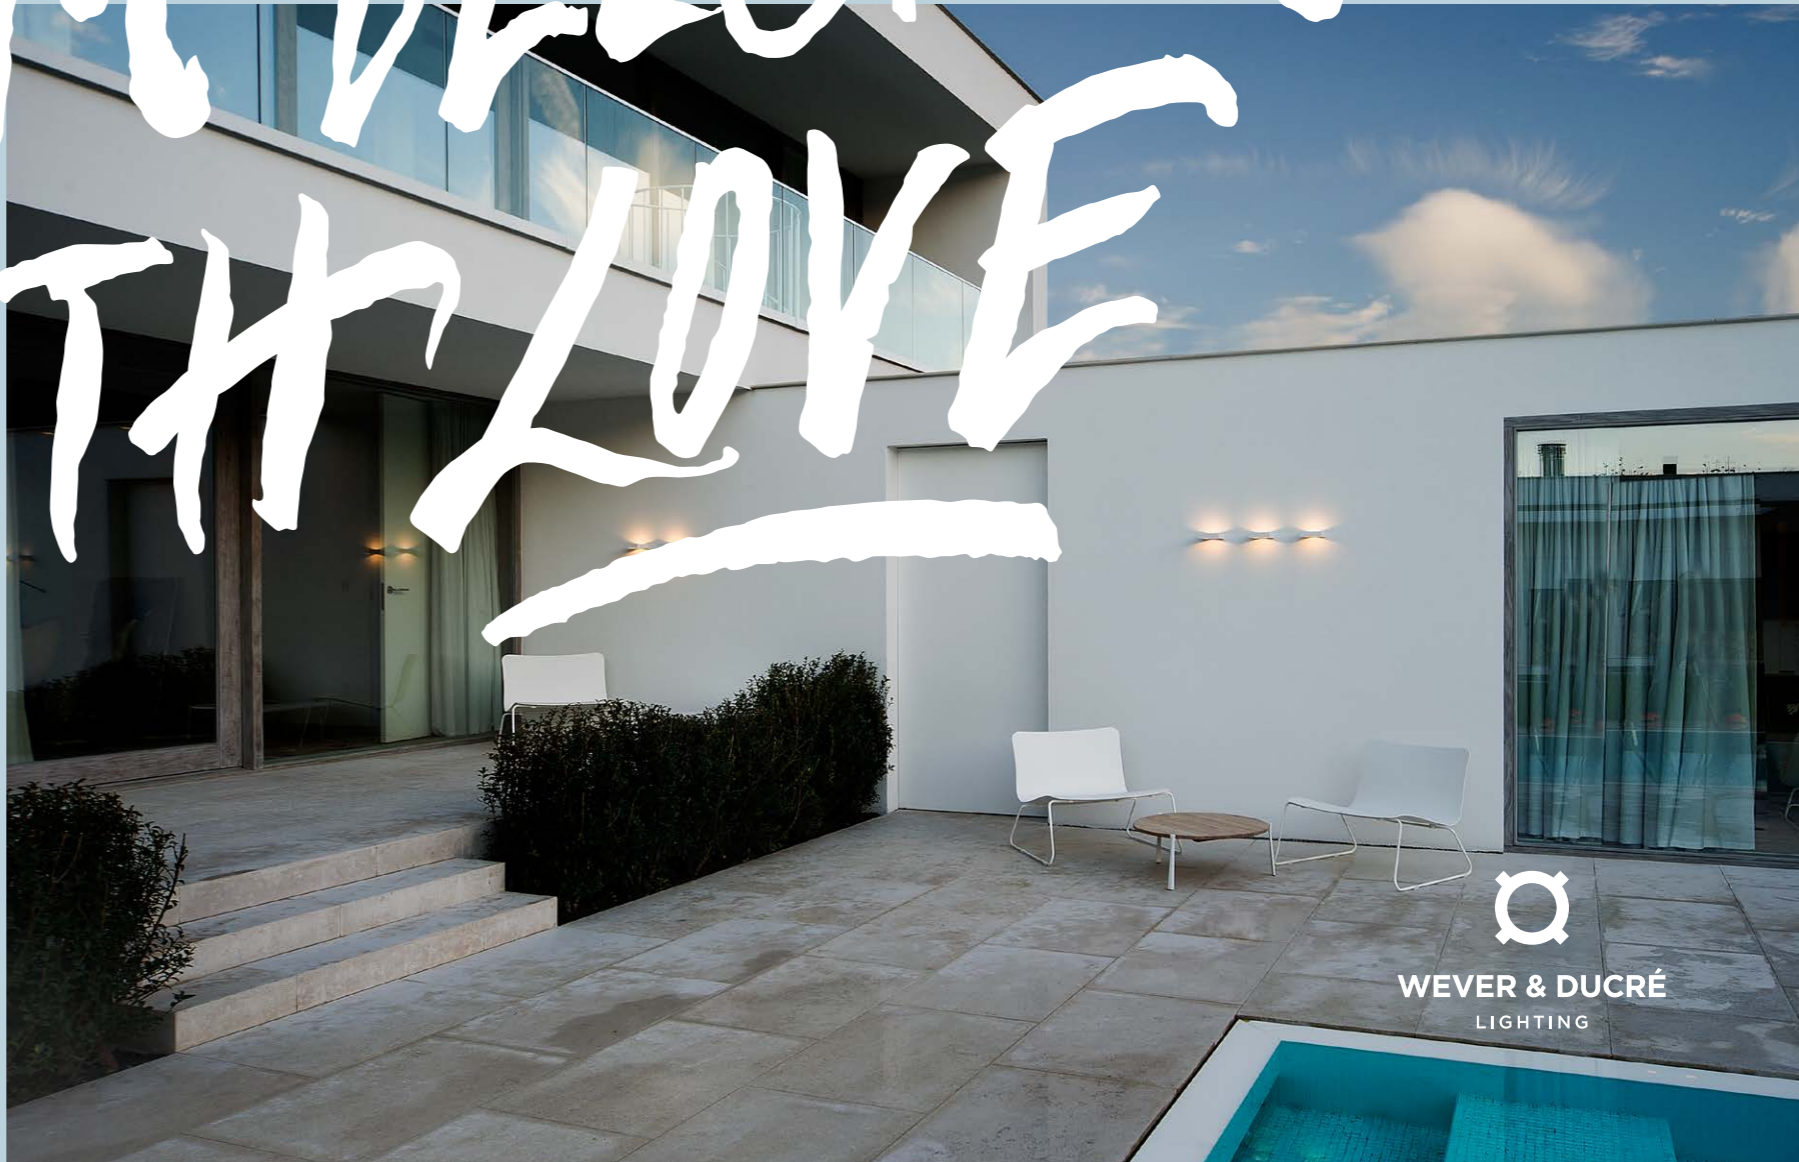

FROM BELGIUM WITH LOVE

WEVER & DUCRÉ
LIGHTING

WEVER & DUCRÉ

LIGHTING

ABOUT US

FOUNDED 1985

TURNOVER 20+ EURO

HEADQUARTERS IN ROESELARE, BELGIUM